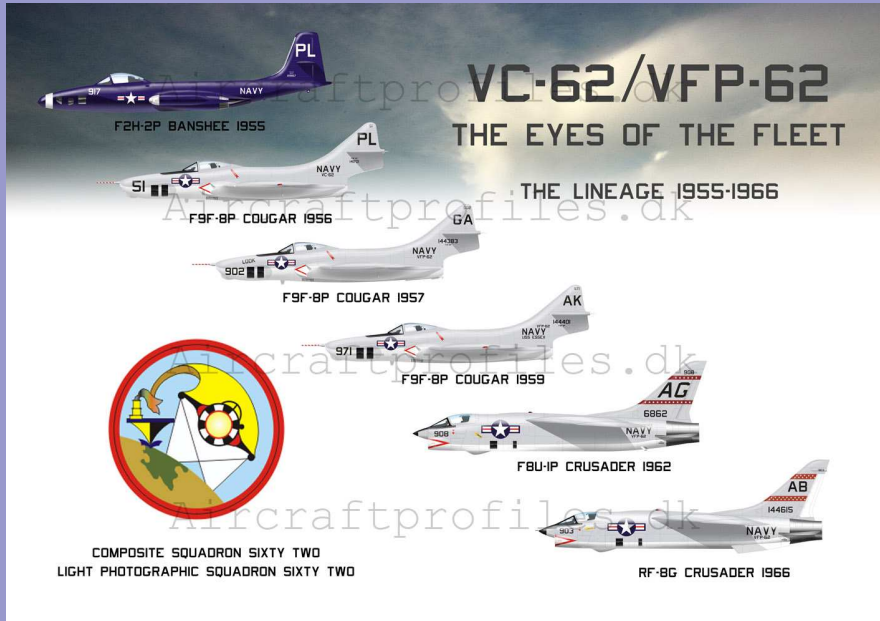

Graphic by Mads Bangs, Aircraftprofiles

May 2012

Sun	Mon	Tue	Wed	Thu	Fri	Sat
		1	2	3	4	5
6	7	8	9	10	11	12
13	14	15	16	17	18	19
20	21	22	23	24	25	26
27	28	29	30	31