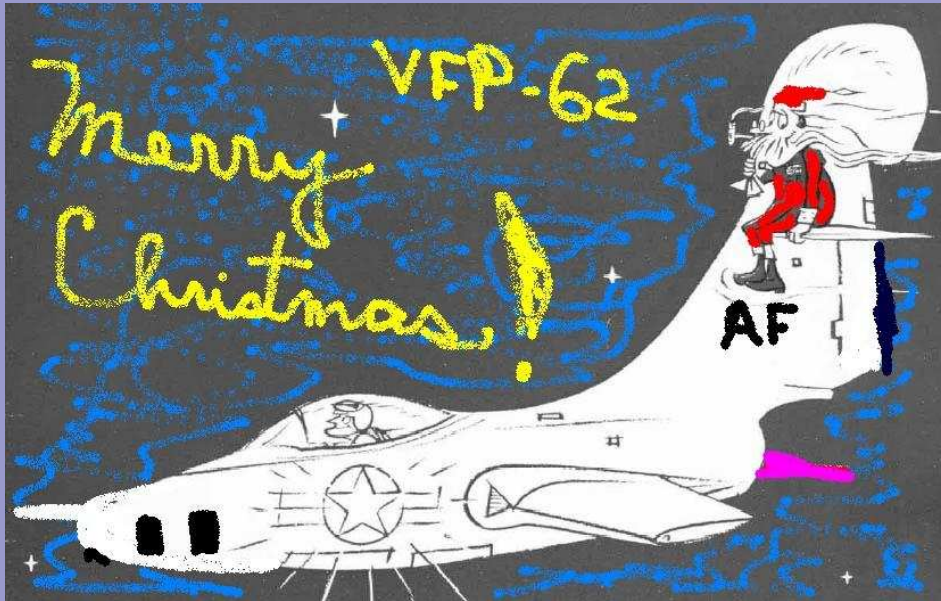

Season's Greetings from VC-62 & VFP-62

December 2012

Sun	Mon	Tue	Wed	Thu	Fri	Sat
						1
2	3	4	5	6	7	8
9	10	11	12	13	14	15
16	17	18	19	20	21	22
23	24	25	26	27	28	29
30	31